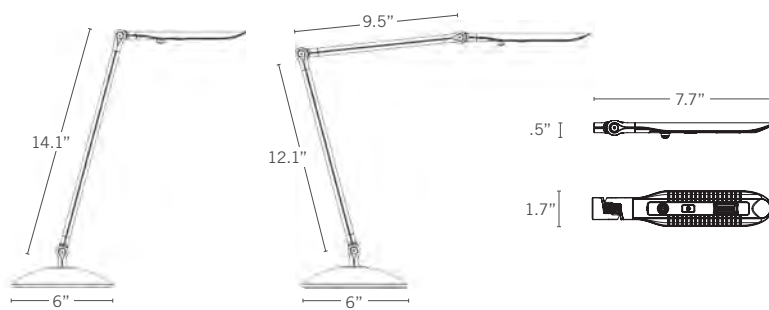

Mounting Options

*Freestanding base
Freestanding base with USB
Surface mount
Clamp mount
Slat Wall mount
Panel mount*

VOYAGE

Features

- Choose from single or double arm
- Available in 34 colors and multiple mounting options
- Automatic shut-off after 10 hours
- Continuous dimming from 100%–15% with last state memory
- Optional occupancy sensor available
- Optional USB charging available in freestanding base

Finishes

Dimensions

VOYAGE

Photometric Data

Footcandle outputs measured at 15" from the work surface.

	18"	12"	6"	CL	6"	12"	18"
12"	5	9	18	26	21	11	5
6"	7	15	41	64	48	19	7
CL	8	20	59	95	64	24	8
6"	7	15	43	64	45	18	7
12"	4	9	18	25	20	10	4