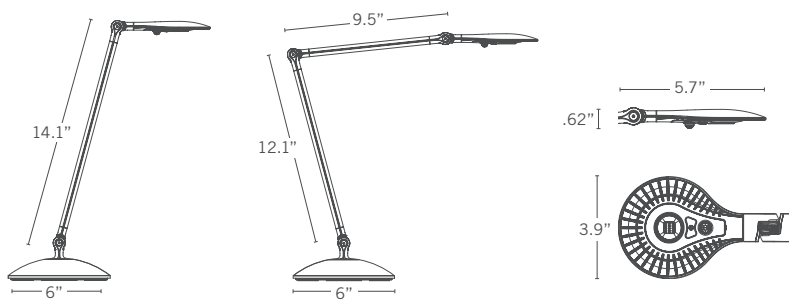

REVO

With a fully-articulating body, Revo seamlessly bends, tilts, twists, and turns—just how you want it. And with the optional occupancy sensor, it shines when you want it—automatically turning on when you're present and off when you're not. Or for more control, its highly-efficient, dimmable light adjusts with a single touch. An optional integrated USB port in the base allows for charging of mobile devices. **Proudly designed and manufactured in Grand Haven, Michigan.**

Mounting Options

Freestanding base
Freestanding base with USB
Surface mount
Clamp mount
Slat Wall mount
Panel mount

REVO

Features

- Choose from single or double arm
- Available in 34 colors and multiple mounting options
- Automatic shut-off after 10 hours
- Continuous dimming from 100%–15% with last state memory
- Optional occupancy sensor available
- Optional USB charging available in freestanding base

Specifications

Power consumption:	7.5 system watts; 13.5 system watts w/USB option
Color temperature:	3500K
Luminosity:	337 lumens
Efficacy:	45 Lm/W
Color rendering index:	85 CRI
Rated lifespan:	> 50,000 hours
Number of LEDs:	18 fractional LEDs
Cord:	3' quick connect in silver
Power supply:	9' (18W) black cord
USB Charge Port:	5V, 1.2A max., Type A

Finishes

Dimensions

REVO

Photometric Data

Footcandle outputs measured at 15" from the work surface.

	18"	12"	6"	CL	6"	12"	18"
12"	4	10	20	27	20	10	4
6"	7	21	53	76	53	21	7
CL	8	27	76	114	76	27	8
6"	7	21	53	76	53	21	7
12"	4	10	20	27	20	10	4