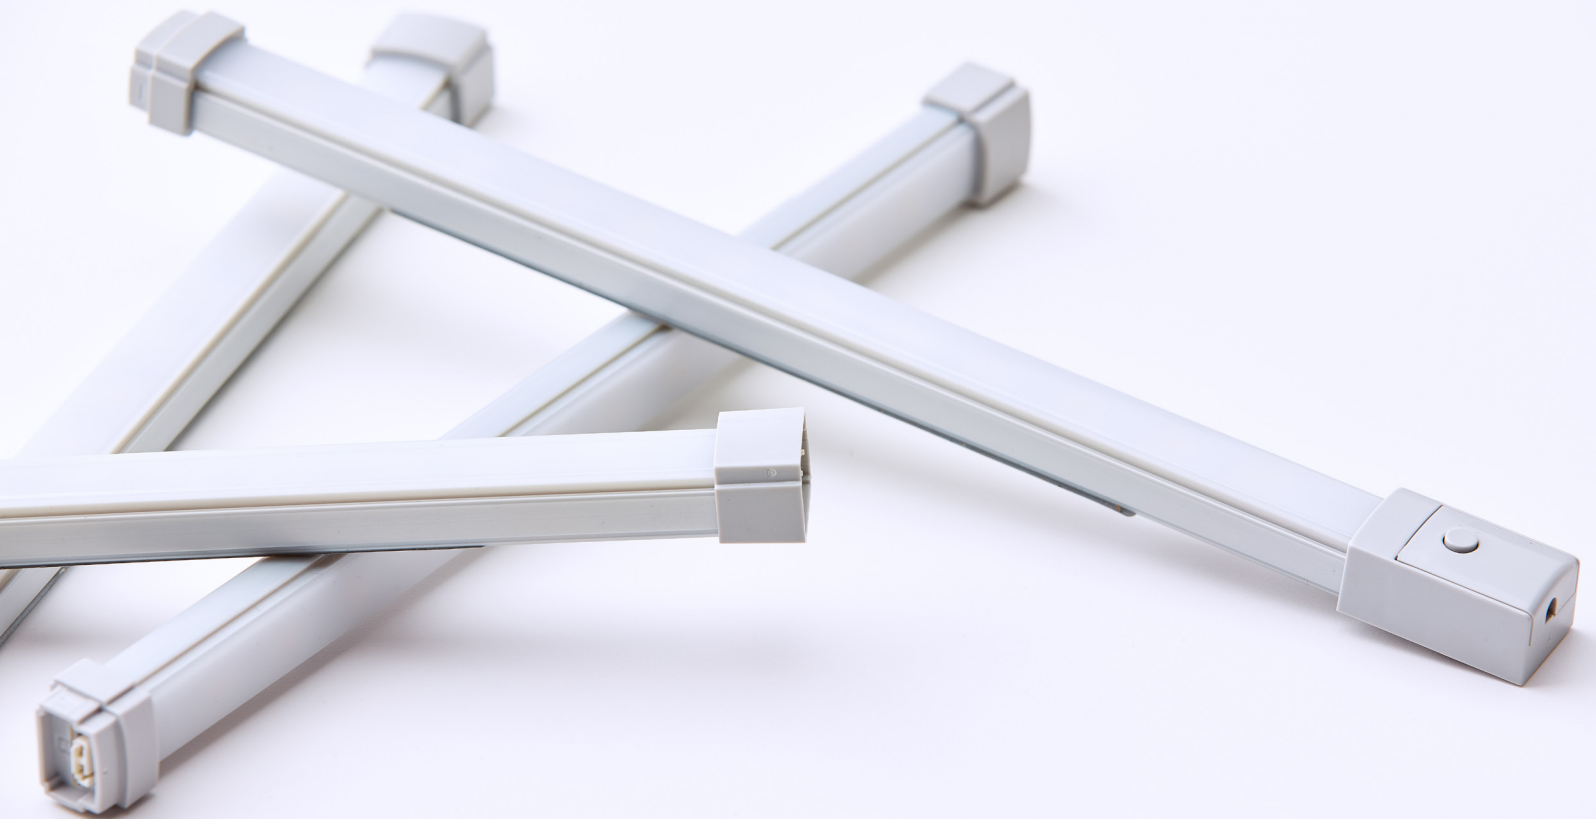

CLIQUE

Create a tailored under shelf lighting solution in a snap. Clique is comprised of compact, modular units designed to easily connect to one another. It is available in four lengths and features an 18-watt wall transformer that allows for effortless cord management. **Proudly designed and manufactured in Grand Haven, Michigan.**

Finish

Silver

CLIQUE

Features

- Extra-long rated life
- Single-touch on/off

Specifications

Lengths:	12", 22", 32", 42"
Power consumption:	see chart below
Color temperature:	3500K
Luminosity:	see chart below
Color rendering index:	83 CRI
Rated lifespan:	> 60,000 hours
Number of LEDs:	see chart below
Power supply:	9' (18W) black cord

	# of LEDs	Lumens	Wattage	System
12"	12	324	5.0	5.1
22"	24	639	9.0	9.8
32"	36	951	12.0	14.12
42"	48	1244	16.0	18.15

Dimensions

Sustainability Notes

- Made with fully-recyclable plastic
- Lower power consumption
- Mercury-free
- Potential LEED points: **Interior Lighting** (possible 2 points). For more LEED information please visit <https://new.usgbc.org/leed-v41>

CLIQUE

Photometric Data

Footcandle outputs measured at 18" from the work surface.

12" Fixture	18"	12"	6"	CL	6"	12"	18"	22" Fixture	18"	12"	6"	CL	6"	12"	18"
12"	8	14	22	25	22	14	8	12"	17	27	37	40	35	26	16
6"	11	21	36	44	36	21	11	6"	23	42	61	68	59	39	21
CL	12	25	44	55	44	25	12	CL	26	49	74	82	69	45	24
6"	11	21	36	44	36	21	11	6"	23	42	61	68	59	39	21
12"	8	14	22	25	22	14	8	12"	17	27	37	40	35	26	16