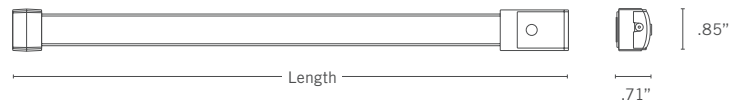

Finish

Silver

CLIQUE

Features

- Extra-long rated life
- Single-touch on/off

Specifications

Lengths:	12", 22", 32", 42"
Power consumption:	see chart below
Color temperature:	3500K
Luminosity:	see chart below
Color rendering index:	83 CRI
Rated lifespan:	> 60,000 hours
Number of LEDs:	see chart below
Power supply:	9' (18W) black cord

	# of LEDs	Lumens	Wattage	System
12"	12	324	5.0	5.1
22"	24	639	9.0	9.8
32"	36	951	12.0	14.12
42"	48	1244	16.0	18.15

Dimensions

Sustainability Notes

- Made with fully-recyclable plastic
- Lower power consumption
- Mercury-free
- Potential LEED points: **Interior Lighting** (possible 2 points). For more LEED information please visit <https://new.usgbc.org/leed-v41>

Certifications

ETL listed: compliant to UL 153/8750 & CSA C22.2 No. 250.4; TAA; BAA; CEC Title 20

Warranty

The Clique fixture is warranted for a period of 5 years.

	Actual Length	Suggested Shelf Size
12"	11.1"	24"
22"	21.2"	30"-36"
32"	31.2"	42"-48"
42"	41.3"	54"-60"