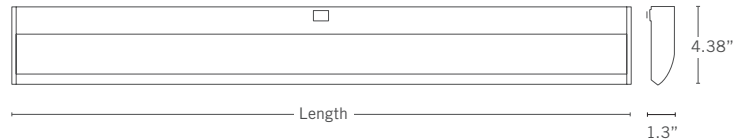

## Specifications

<b>Lengths:</b>	24", 36", 45"
<b>Power consumption:</b>	see chart below
<b>Color temperature:</b>	3500K
<b>Luminosity:</b>	see chart below
<b>Color rendering index:</b>	80+ CRI
<b>Rated lifespan:</b>	> 36,000 hours
<b>Number of LEDs:</b>	see chart below
<b>Cord:</b>	9' black

## Dimensions